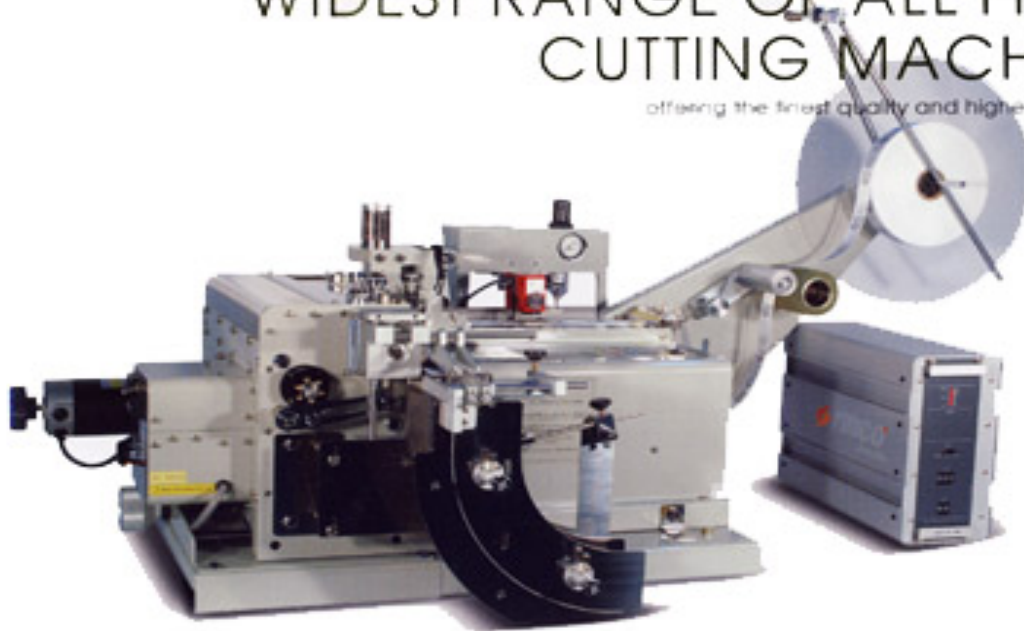

# WIDEST RANGE OF ALL FIELDS CUTTING MACHINES

offering the finest quality and highest efficiencies.

Soft melting and automatic folding & stacking of woven label by a full set of pre-feeder, mark sensor, ultrasonic device, folder and stacker.

**CUTEX BRAND**

**MODEL : TUF-40S**

**MADE IN SOUTH KOREA.**